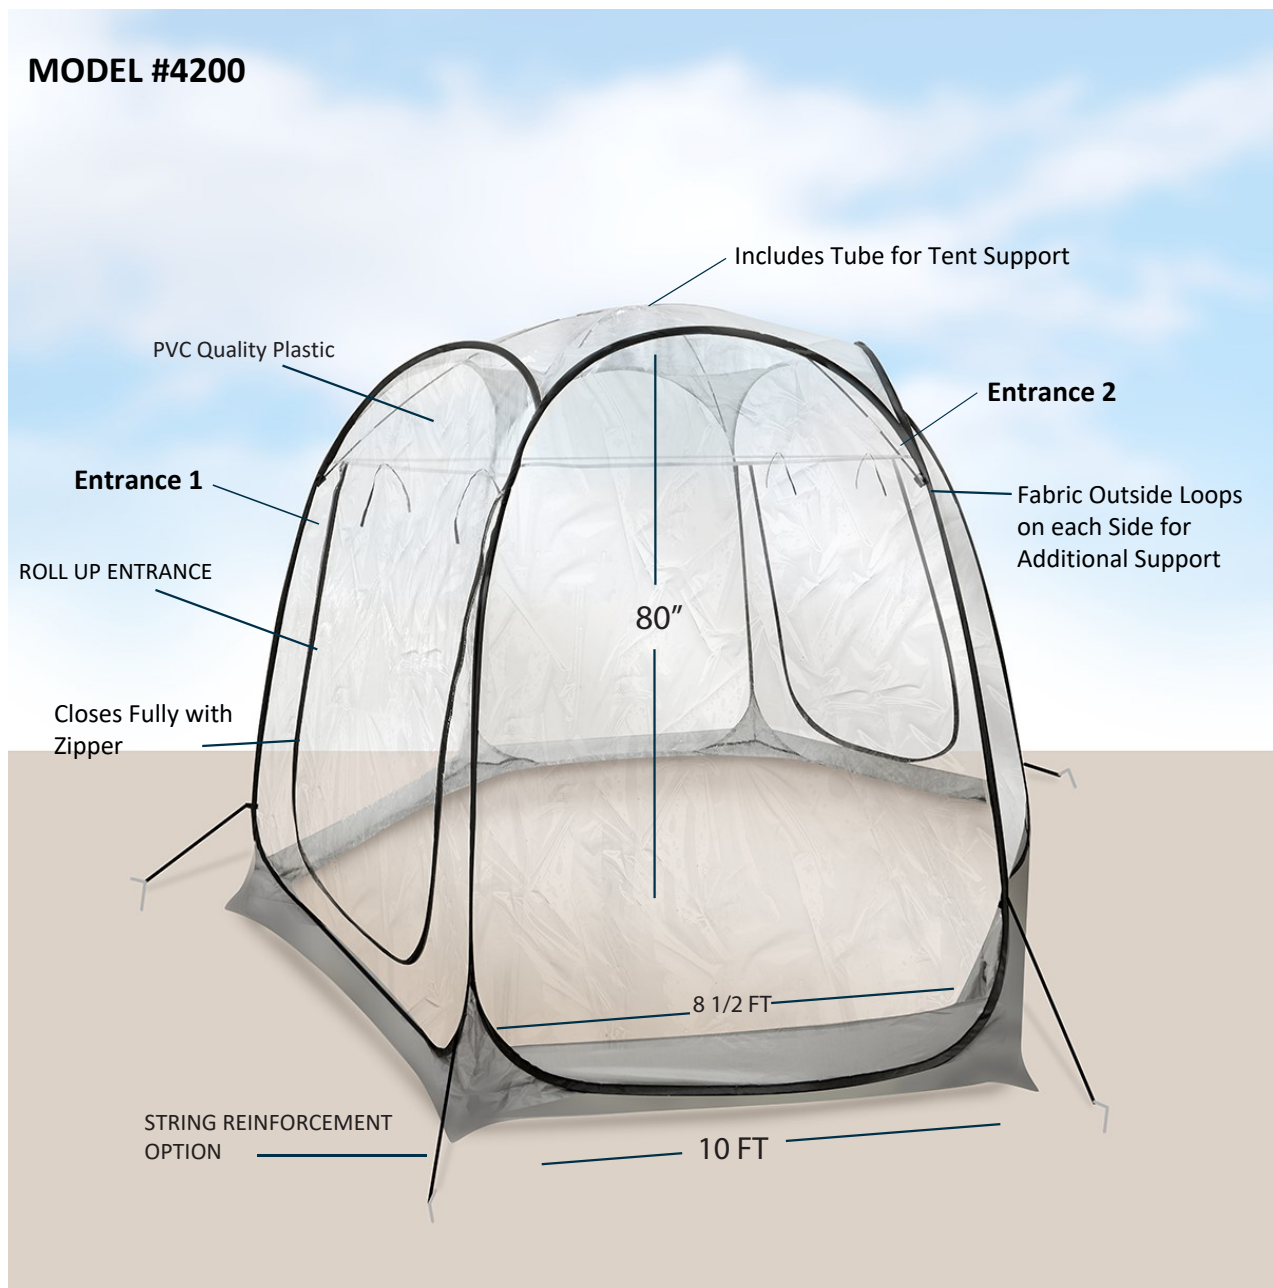

EASTERN TABLETOP *POP-UP POD* SPEC SHEET

MODEL #4200

4 to 6 People per Pod
10' X 10' Outer Dimensions
8 1/2' X 8 1/2' Inner Dimensions
80" Center Height
Single Piece Construction
Dual Zip Open and Close Entrance

Carton Size:
32.2" X 32.2" X 2.75"H
19.8 lbs Per Carton